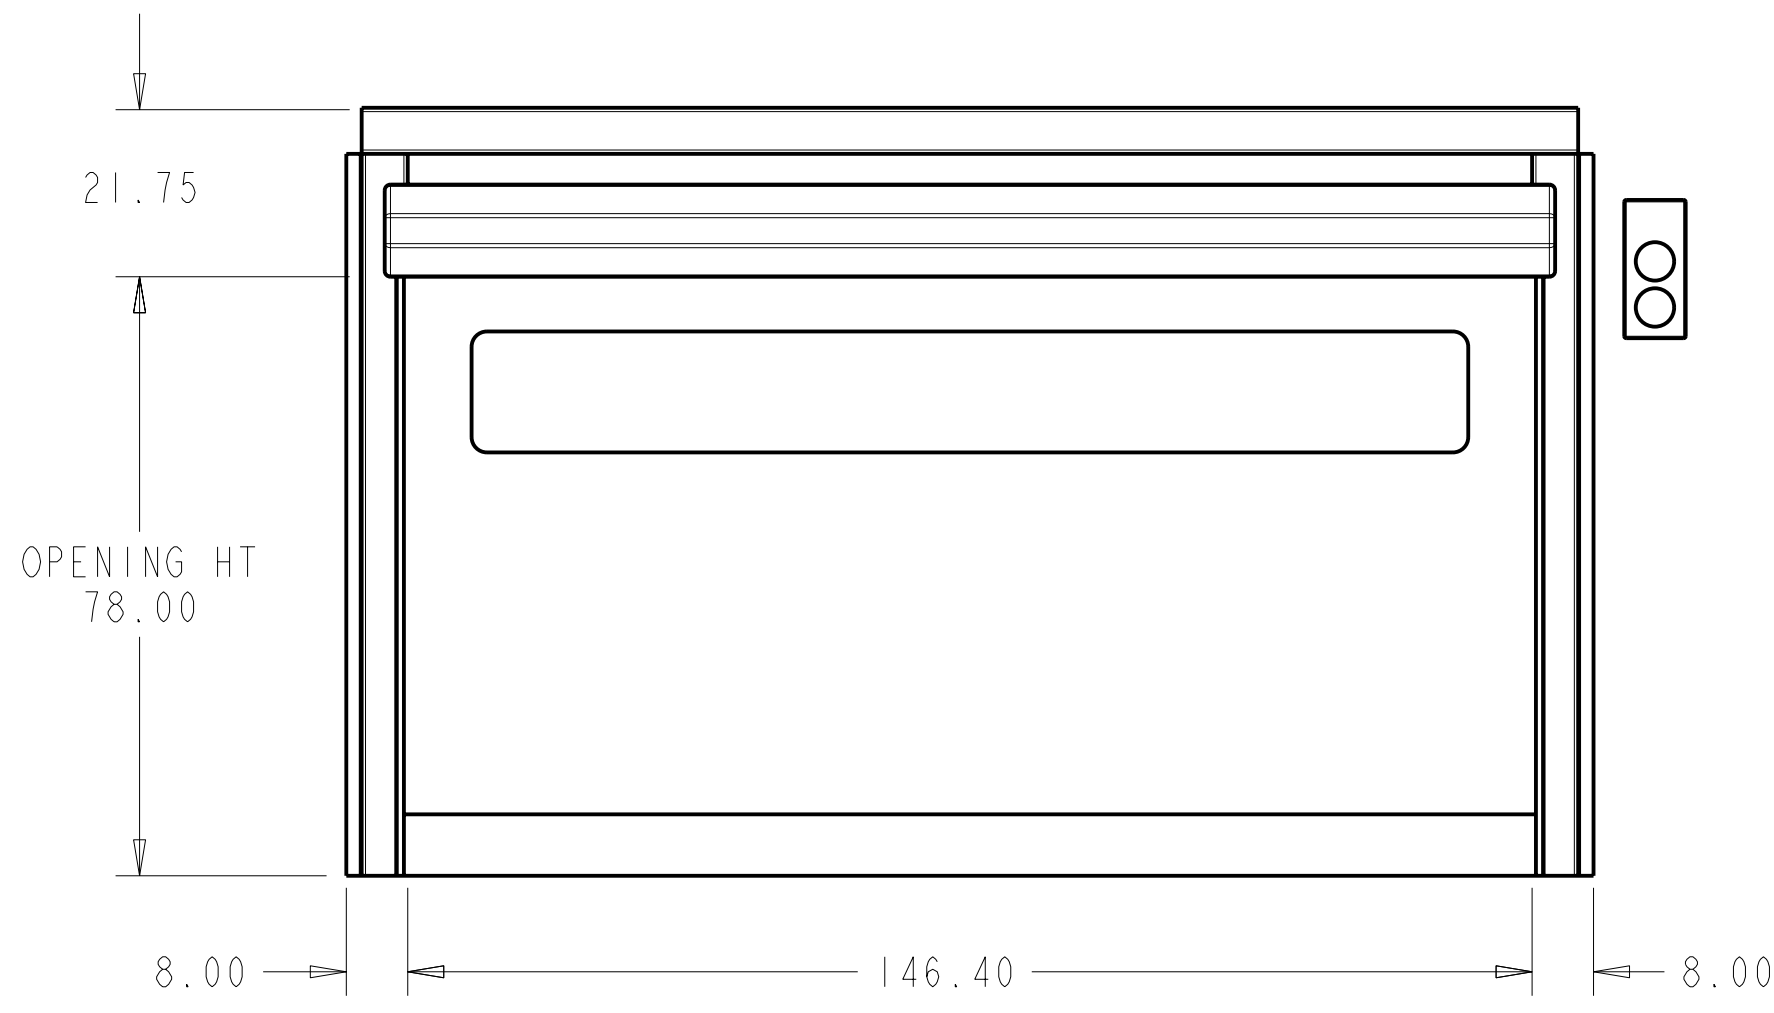

B

A

A

VISION OPTIONS:
NUMBER OF BANNERS: 1.000

OPTIONS SUMMARY	
OPENING WIDTH [IN]:	146.400
OPENING HEIGHT [IN]:	78.000
DOOR TYPE:	M2, POWER
VISUAL ALARM STYLE:	TRAFFIC
ADDTL PHOTO CELL:	NO
WINDOW TYPE:	BANNER
FOREFRAME REQD:	YES